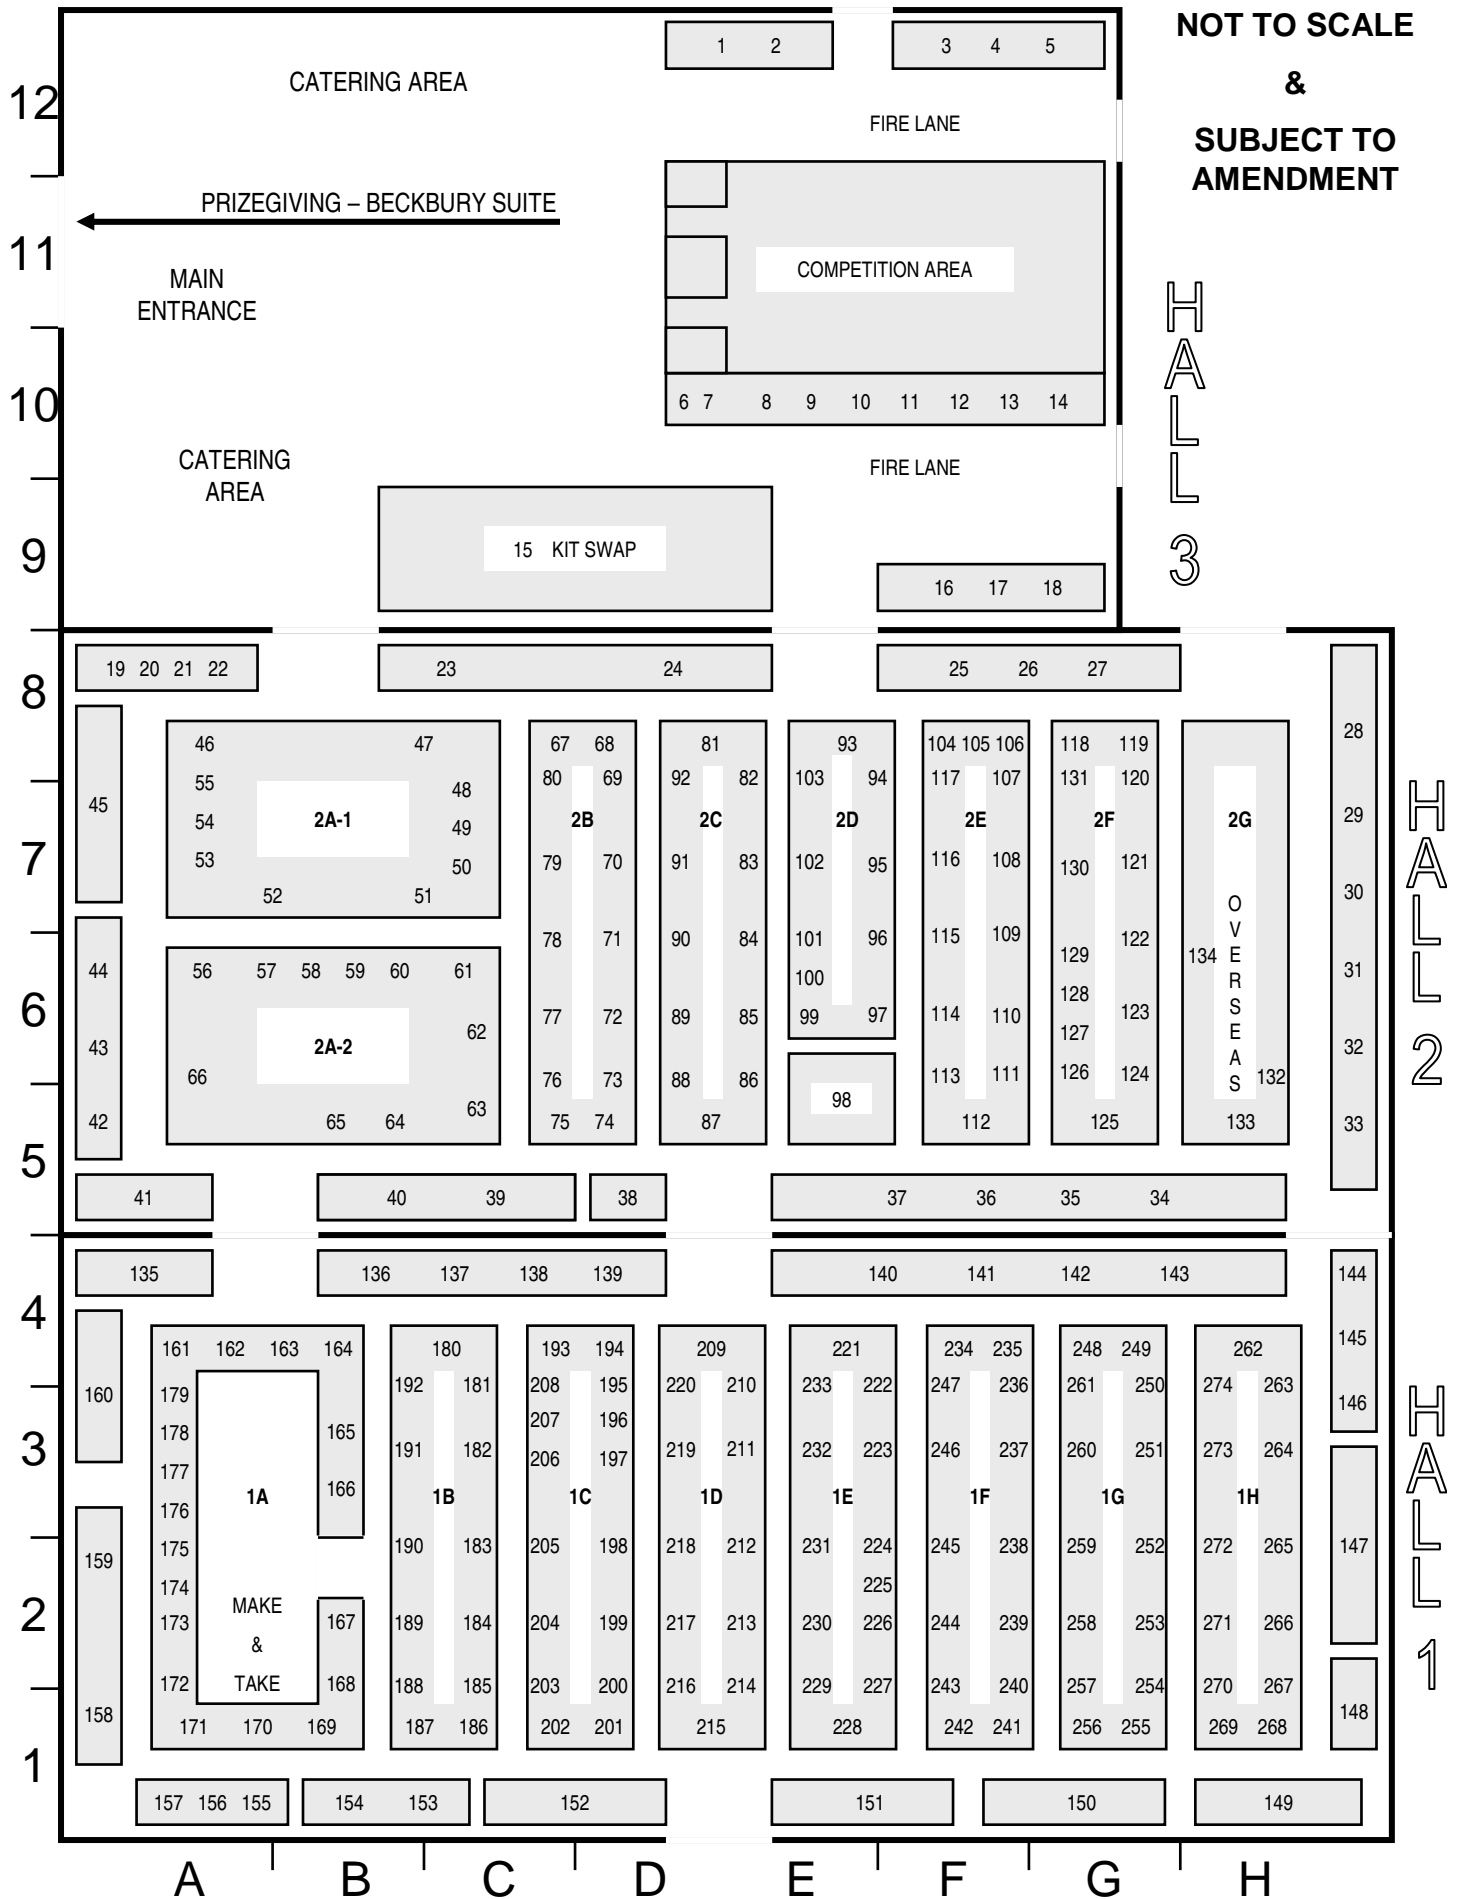

IPMS (UK) SCALE MODEL WORLD 2009 – STAND GUIDE

AT SMW 09 IPMS (UK) IS SUPPORTING THE RNLI (STAND 139) & HELP FOR HEROES