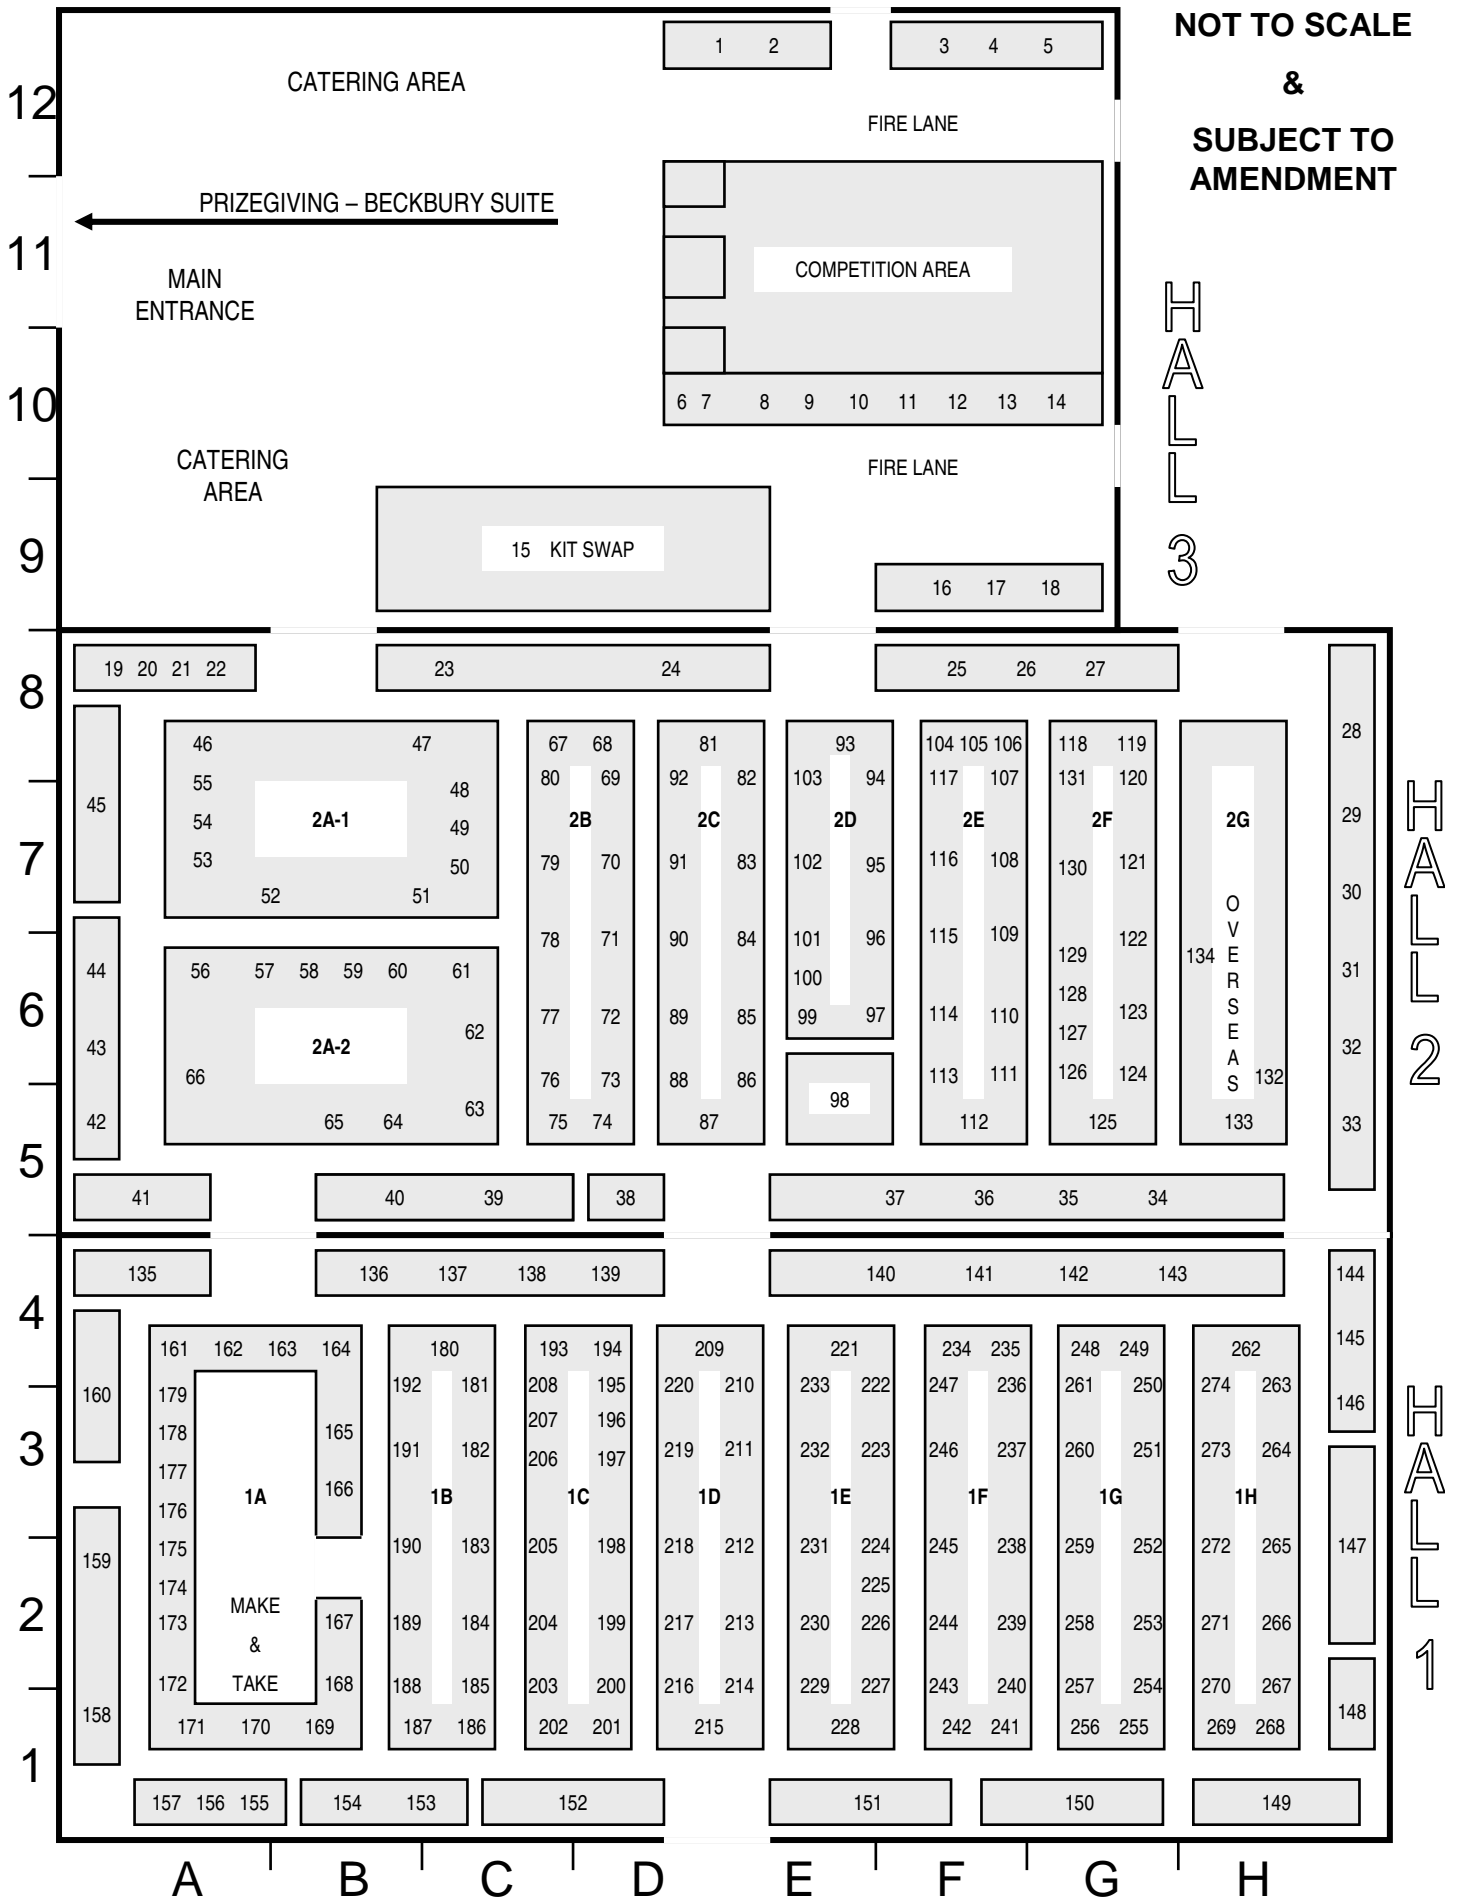

IPMS (UK) SCALE MODEL WORLD 2009 – STAND GUIDE

AT SMW 09 IPMS (UK) IS SUPPORTING THE RNLI (STAND 120B) & HELP FOR HEROES (STAND 56A)